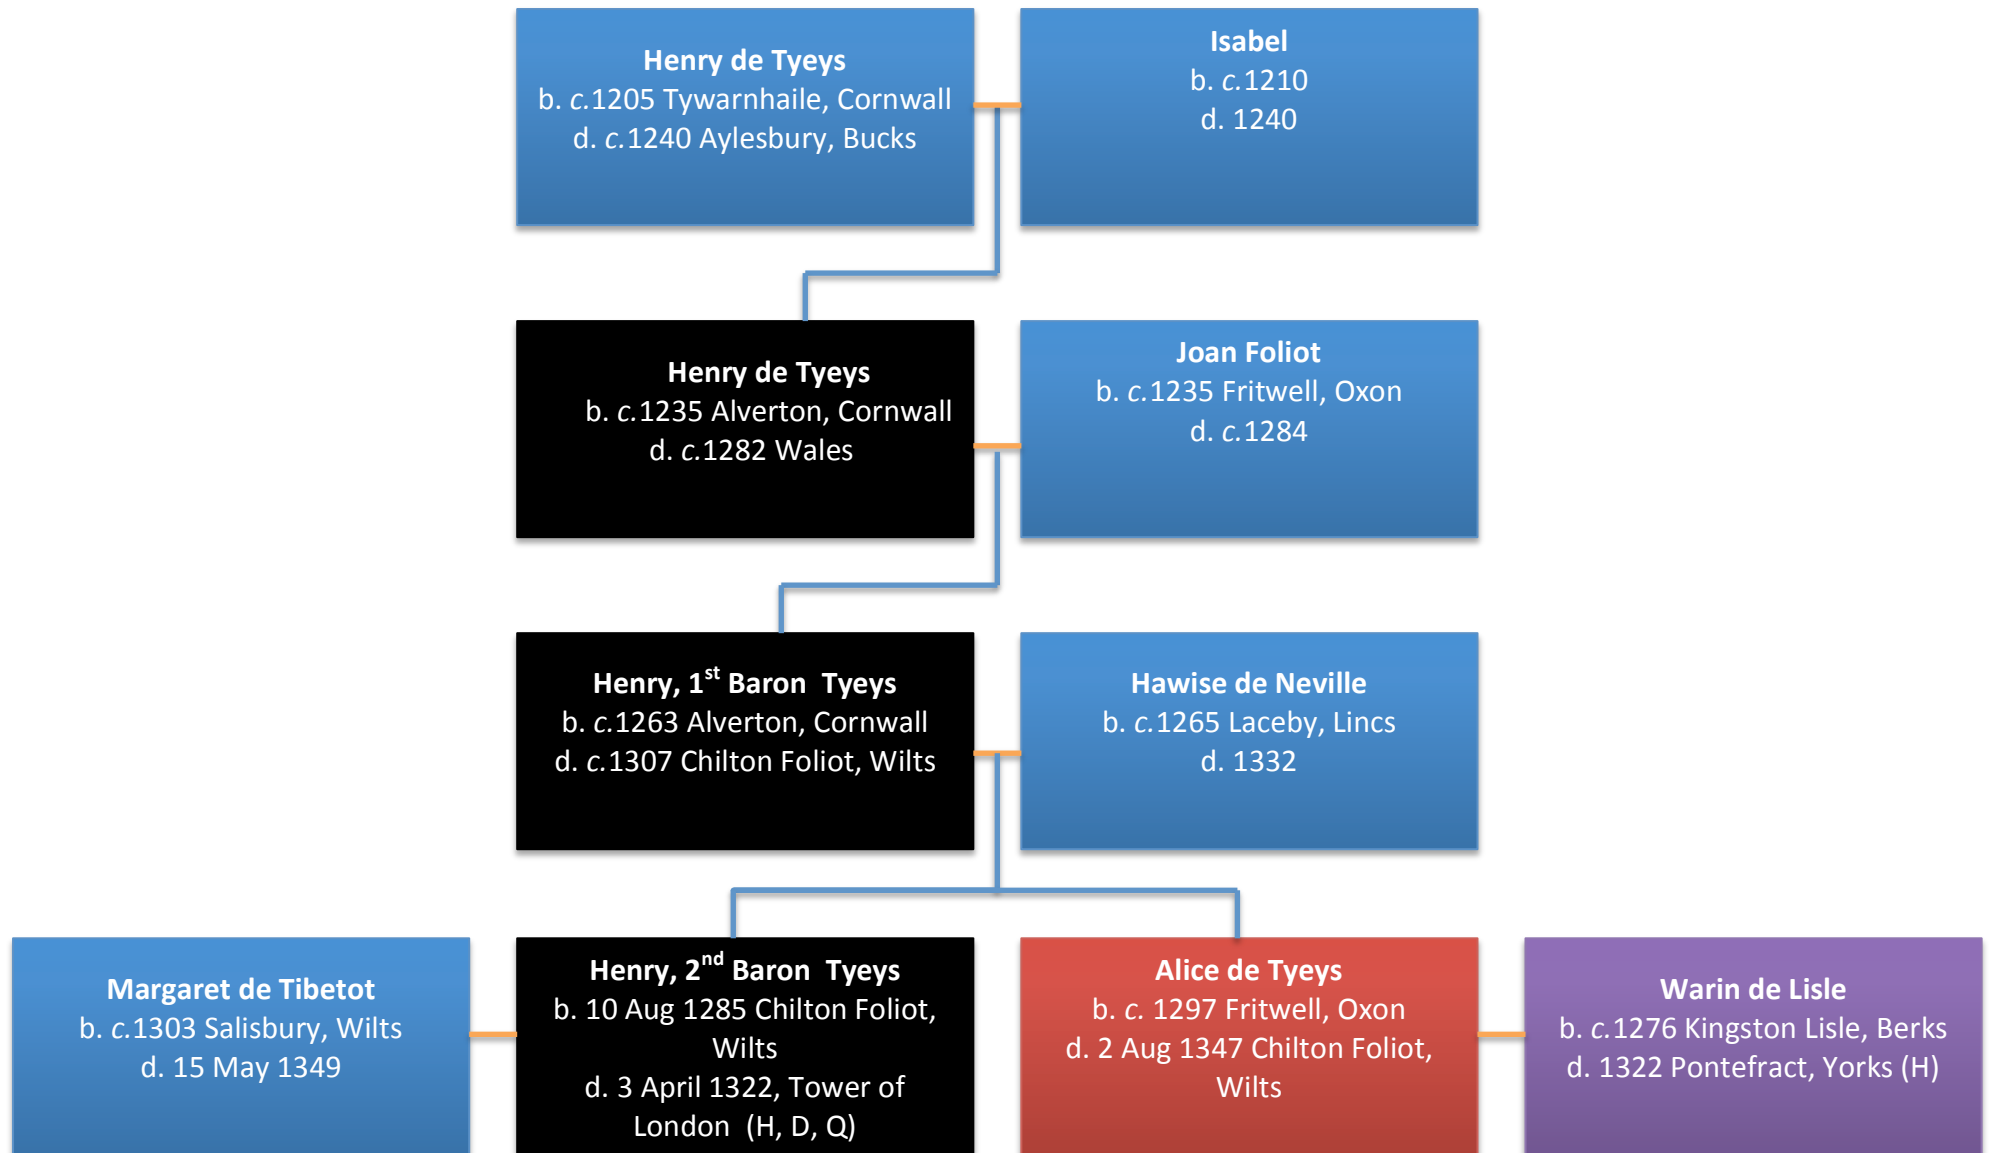

Lady Alice de Lisle's Family Tree showing Lords of the Manor of Alverton (black and red) by Dr. Tehmina Goskar, July 2013.

Sources: Burke's Peerage and Baronetage, Complete Peerage, Magna Charta Sureties (data: Eileen McKinnon-Suggs, rootsweb, ancestry.com)