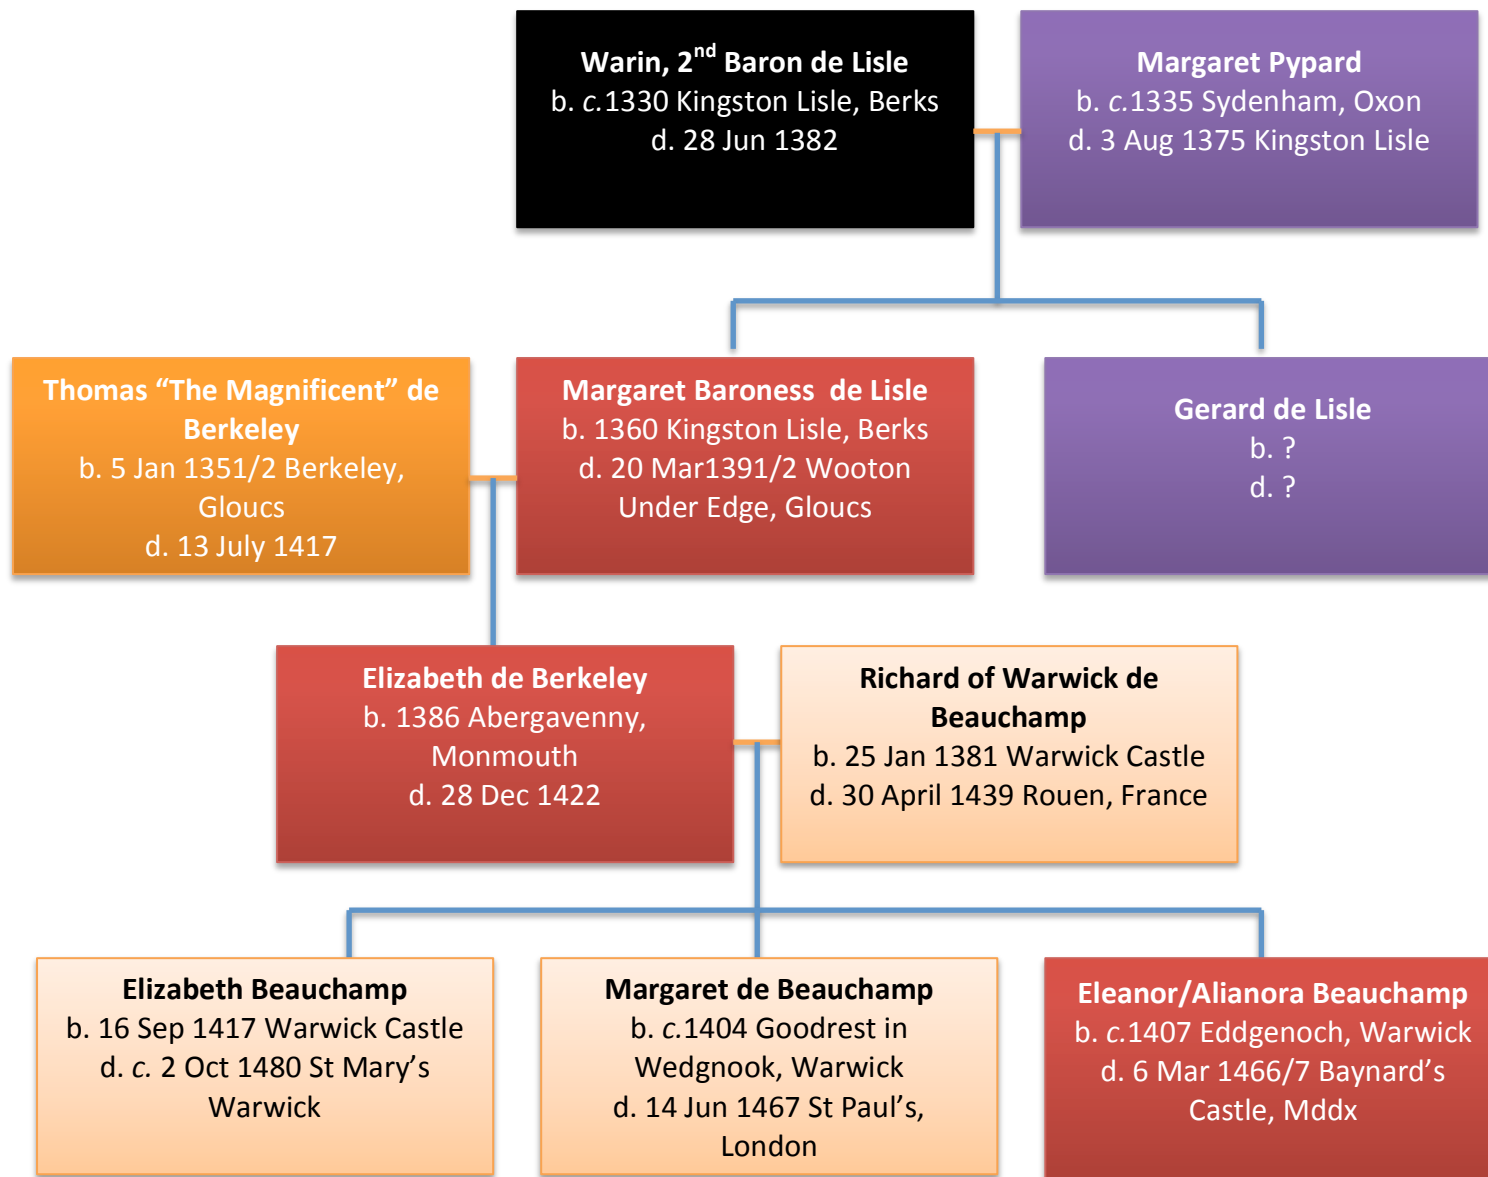

Lady Alice de Lisle's Family Tree showing Lords of the Manor of Alverton (black and red) by Dr. Tehmina Goskar, July 2013.

Sources: Burke's Peerage and Baronetage, Complete Peerage, Magna Charta Sureties (data: Eileen McKinnon-Suggs, rootsweb, ancestry.com)