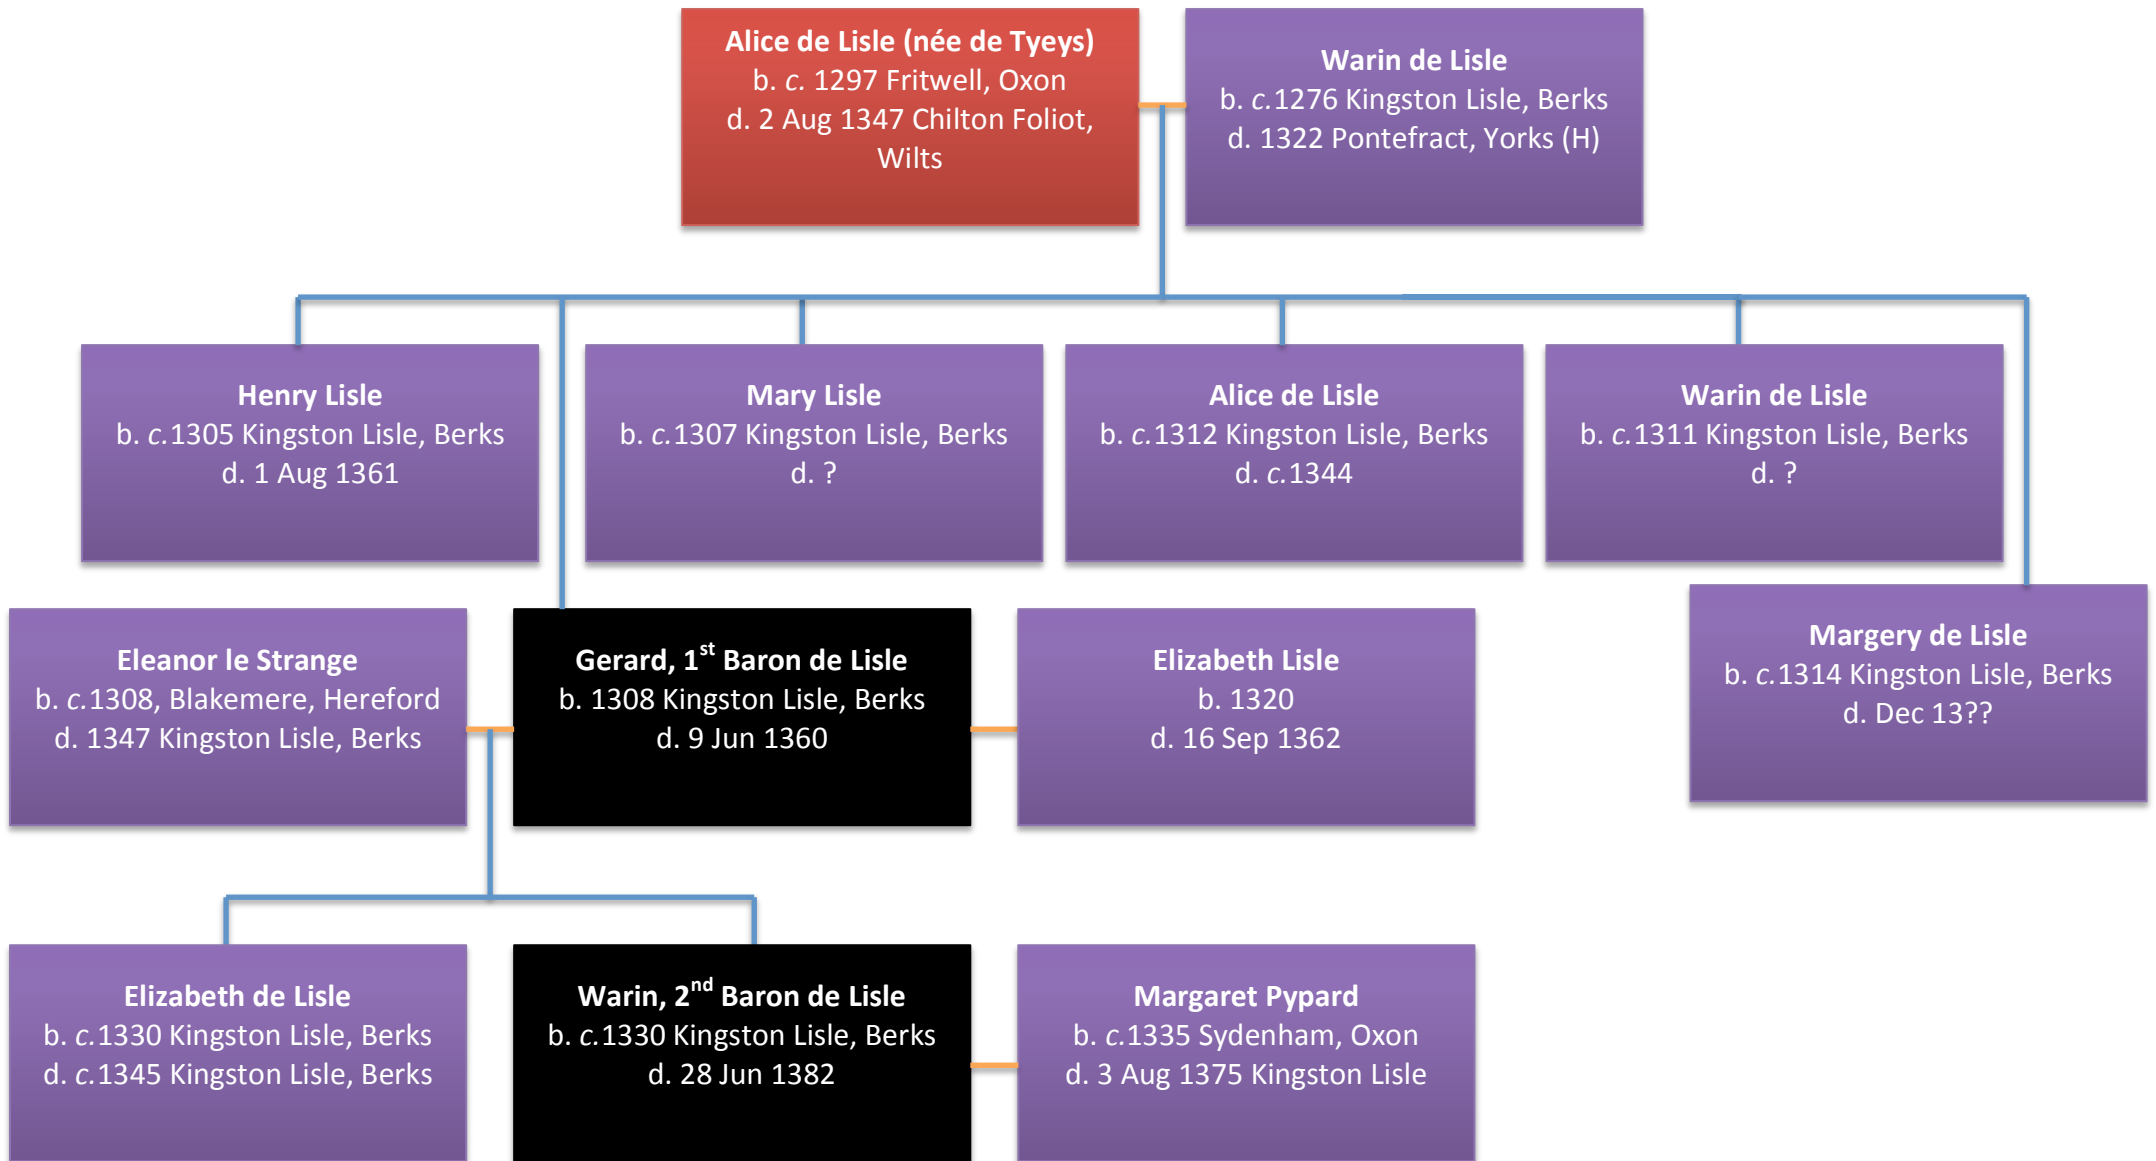

Lady Alice de Lisle's Family Tree showing Lords of the Manor of Alverton (black and red) by Dr. Tehmina Goskar, July 2013.

Sources: Burke's Peerage and Baronetage, Complete Peerage, Magna Charta Sureties (data: Eileen McKinnon-Suggs, rootsweb, ancestry.com)